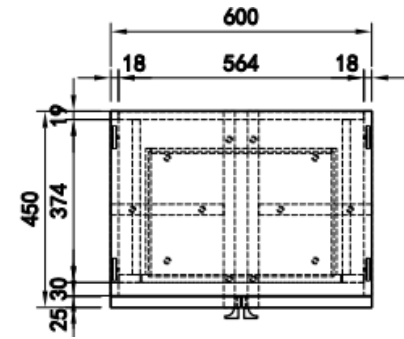

Tetsu Cabinet

Size: H170 x L60 x W/D45 cm

Front (Length)

Side (Width/Depth)

From the cross-base / underside