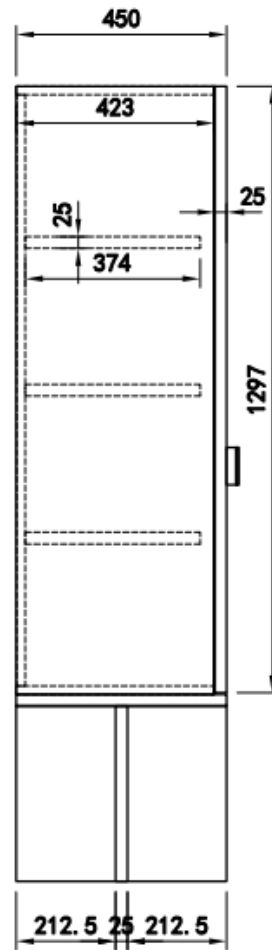

Tetsu Cabinet

Size: H170 x L60 x W/D45 cm

Front (Length)

Side (Width/Depth)

From the cross-base / underside