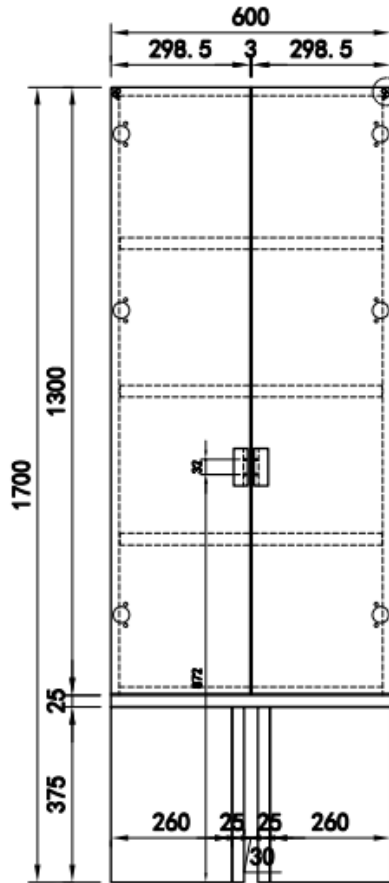

Tetsu Cabinet

Size: H170 x L60 x W/D45 cm

Front (Length)

Side (Width/Depth)

From the cross-base / underside