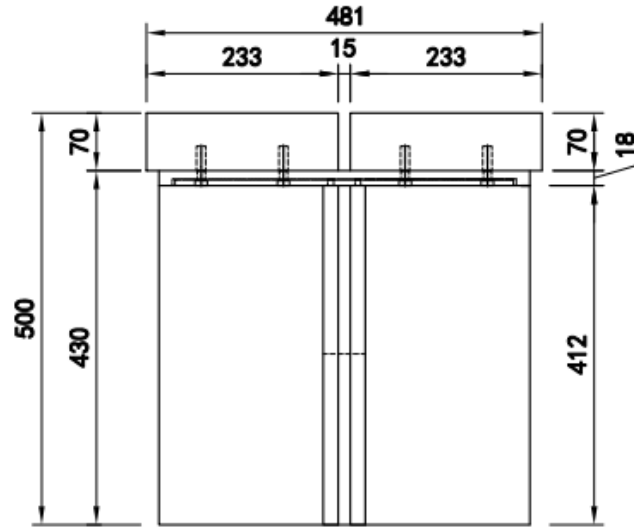

Tama Side Table

Size: H59 x L60 x W/D41 cm

Front (Length)

Side (Width/Depth)

From the cross-base / underside