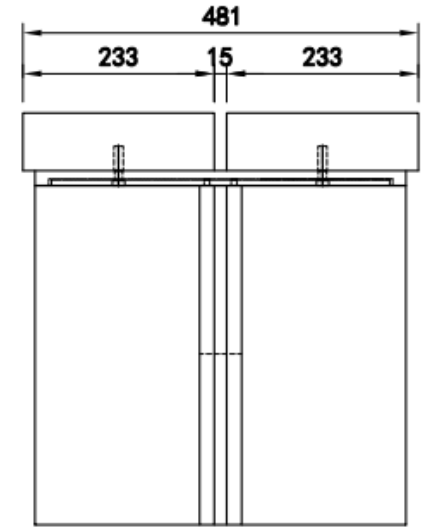

Tama Side Table

Size: H59 x L60 x W/D41 cm

Front (Length)

Side (Width/Depth)

From the cross-base / underside