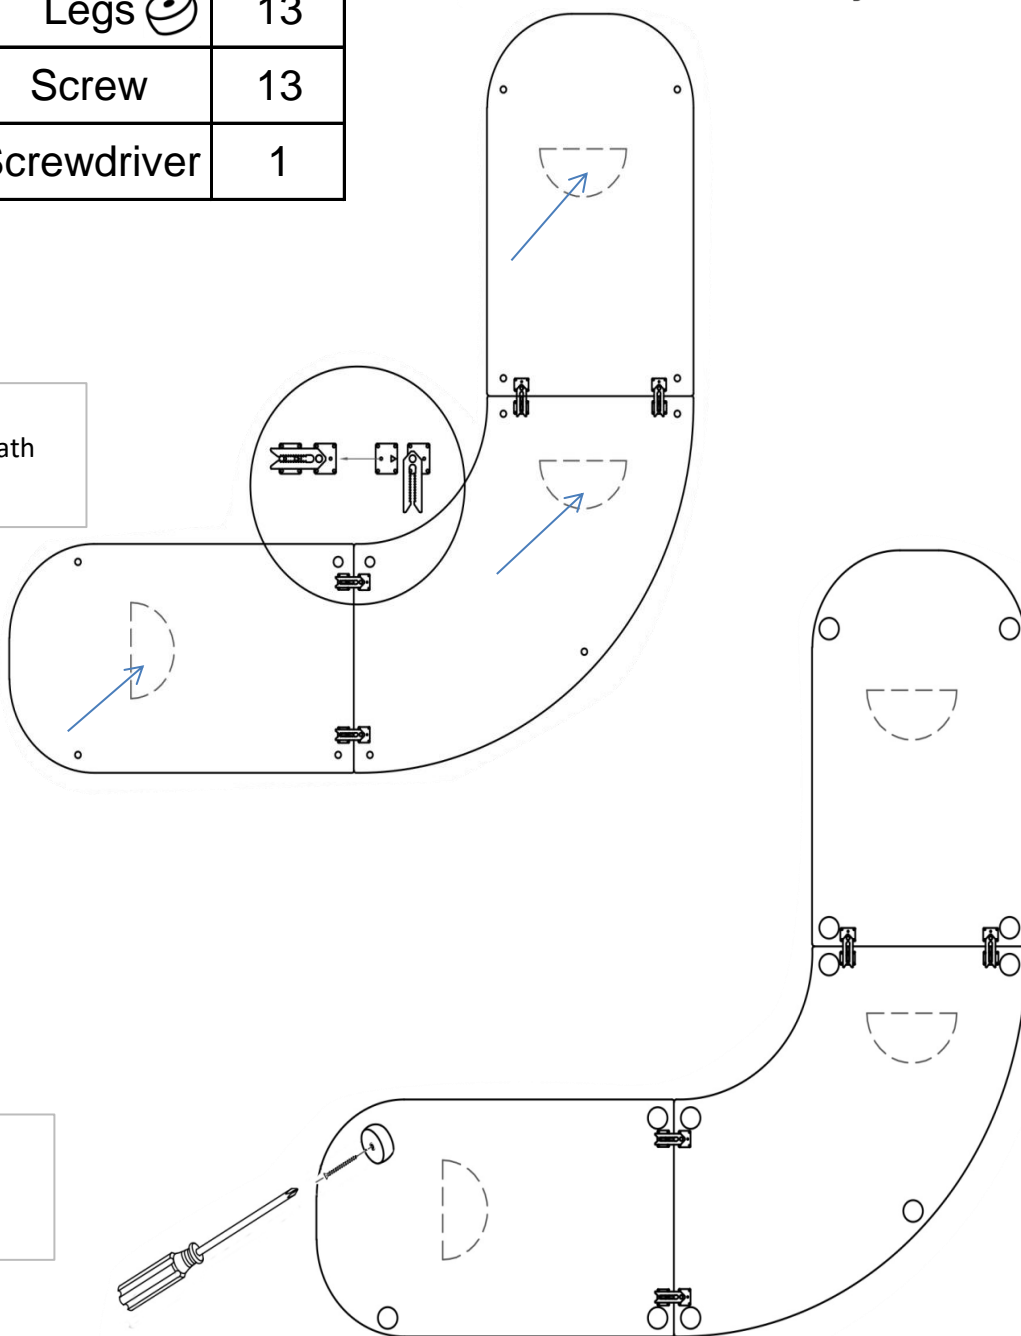

HORGANS

Assembly Instructions

ID	Description	QTY
A	Legs 🌀	13
B	Screw	13
C	Screwdriver	1

Step 1
Zip pockets underneath
base

Step 2
Use the provided
screws

Step 3