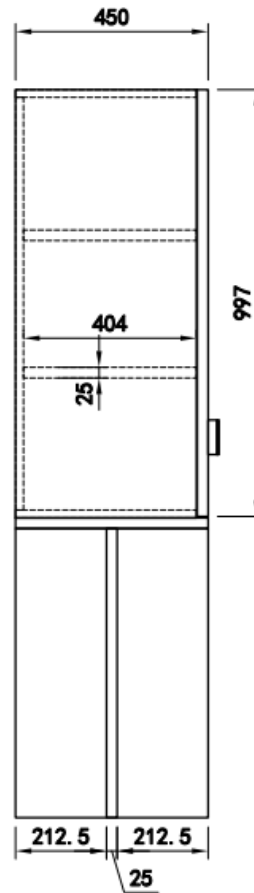

# Sakura Cabinet

Size: H170 x L60 x W/D45 cm

Front (Length)

Side (Width/Depth)

From the cross-base / underside