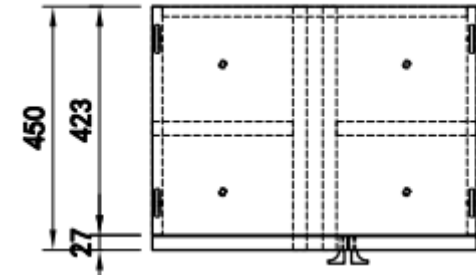

# Sakura Cabinet

Size: H170 x L60 x W/D45 cm

Front (Length)

Side (Width/Depth)

From the cross-base / underside