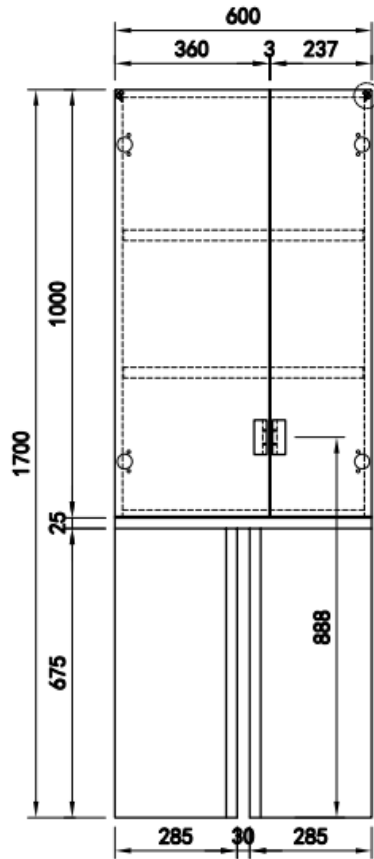

# Sakura Cabinet

Size: H170 x L60 x W/D45 cm

Front (Length)

Side (Width/Depth)

From the cross-base / underside