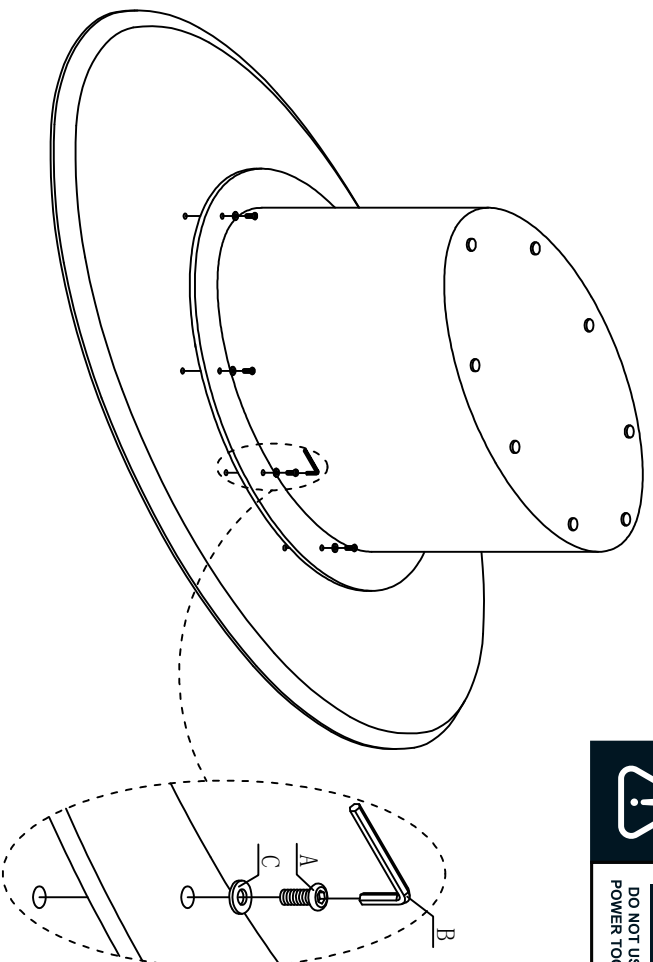

## SETTING FITTINGS

## ASSEMBLY INSTRUCTION

FITTINGS	SPEC.	AMOUNT	FITTINGS	SPEC.	AMOUNT
A	 M8x35	16pcs	B	 6mm	2pcs
C	 $\phi 17 \times \phi 8 \times 2$	16pcs			

1

2

3

TIGHTEN BY  
HAND ONLY  
DO NOT USE  
POWER TOOLS

TIGHTEN BY  
HAND ONLY  
DO NOT USE  
POWER TOOLS