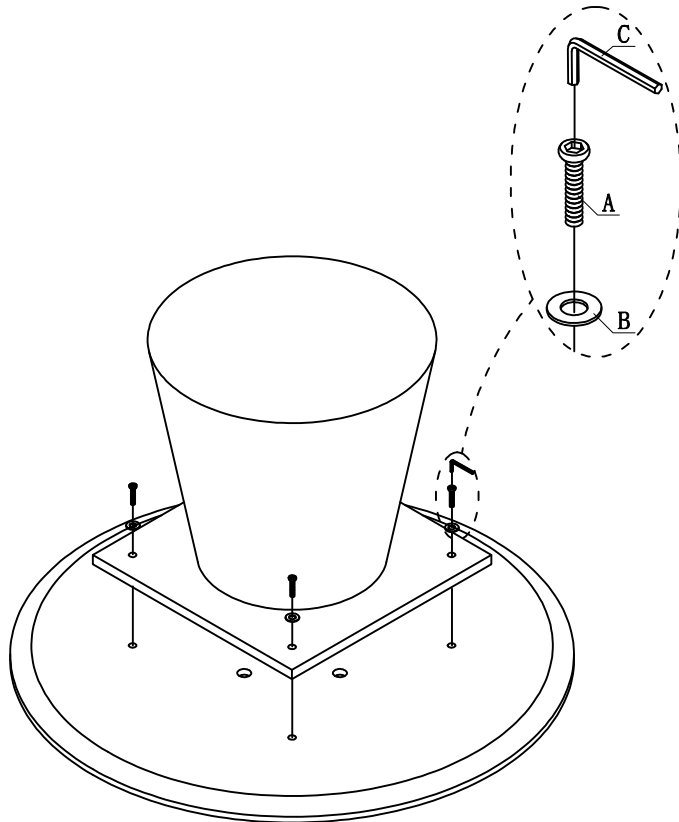

PIPPA ROUND COFFEE TABLE

SETTING FITTINGS

DR-251E8-01-A

FITTINGS	SPEC	QTY	FITTINGS	SPEC	QTY
A	 M8x35	4pcs	B	 $\phi 17x \phi 8x2$	4pcs
C	 6mm	1pcs			

1

2

HORGANS
creative living / with style