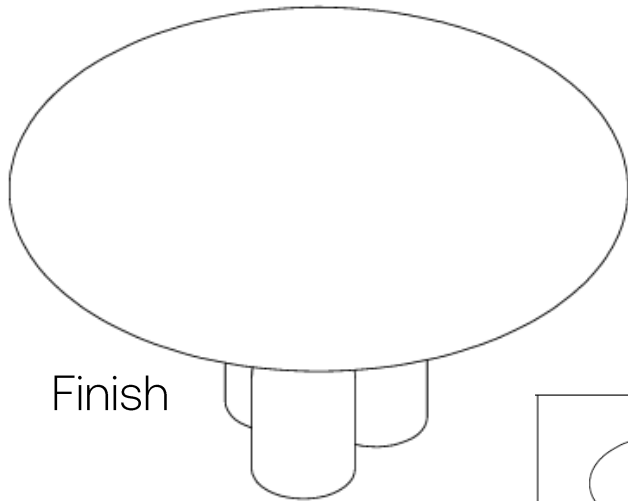

HORGANS

Assembly Instructions

STEP 1.

STEP 2.

Finish

		
Top	under the panel	Feet
A=1PC	B=1PC	C=3PCS
		
M8x35mm	M8	
D=15PCS	E=1PC	2 person

Nomi Dining Table

horgans.com.au