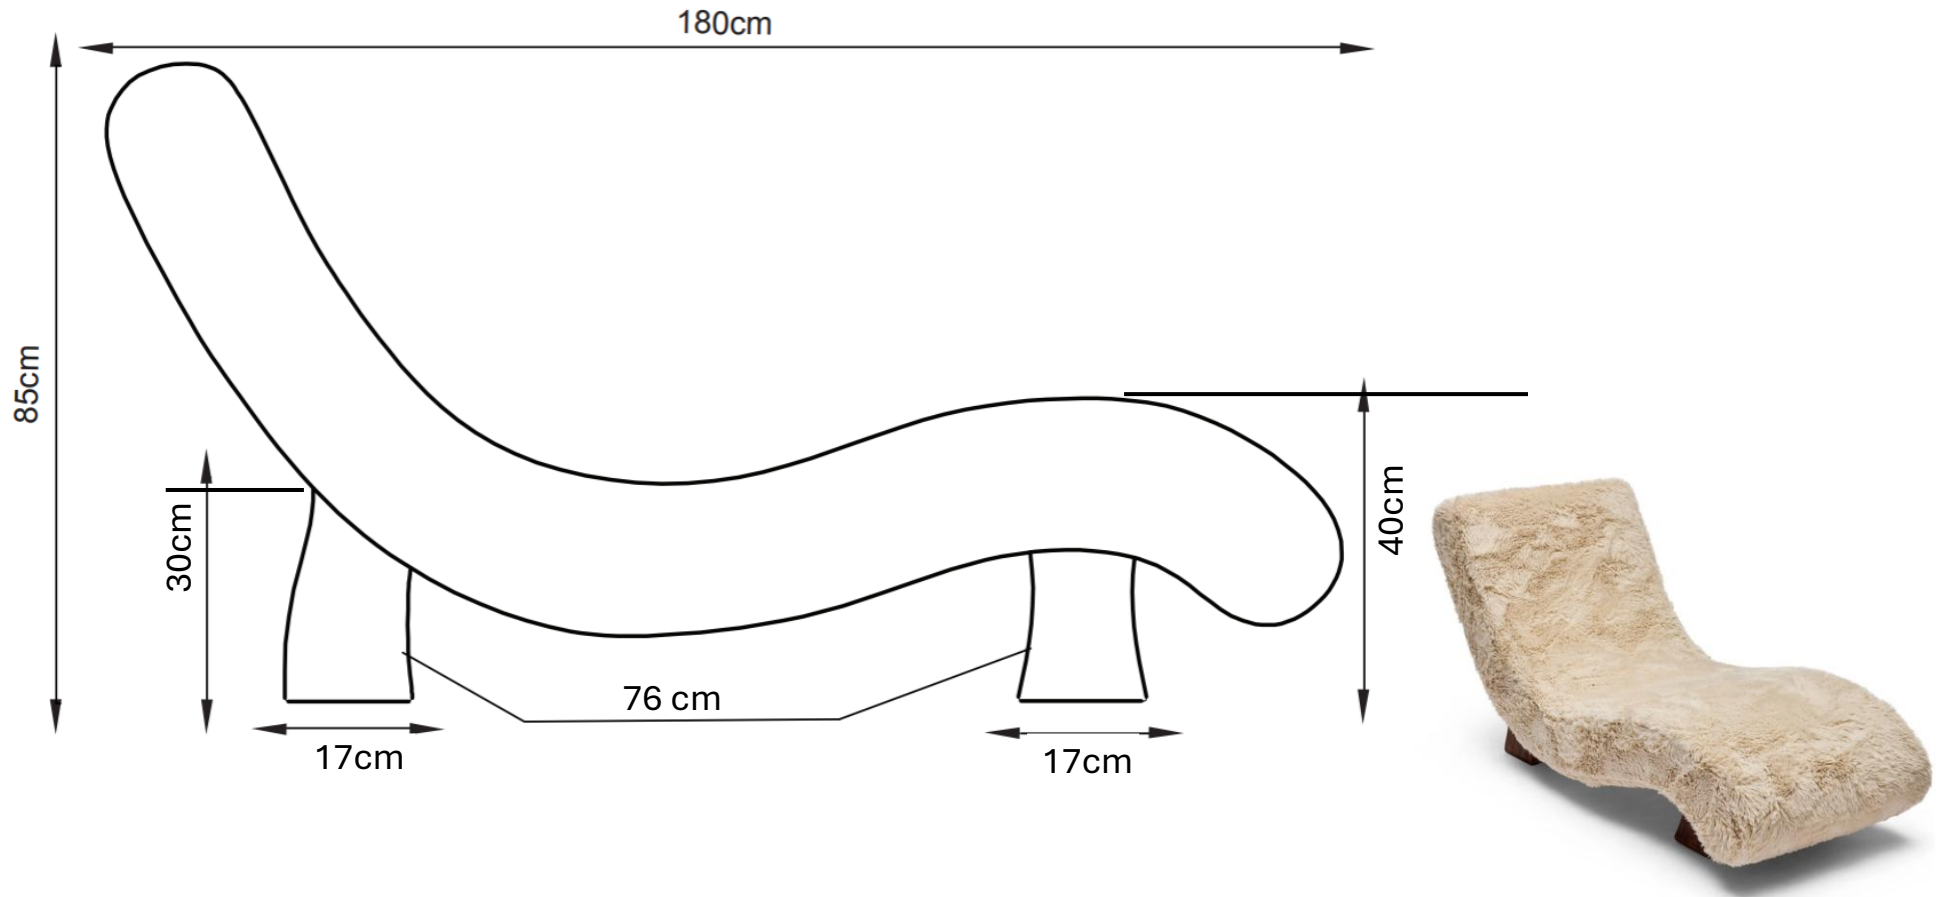

# Lira Chaise Lounge

Size: H85 x L180 x W/D70 cm

# Lira Chaise Lounge

Size: H170 x L60 x W/D45 cm