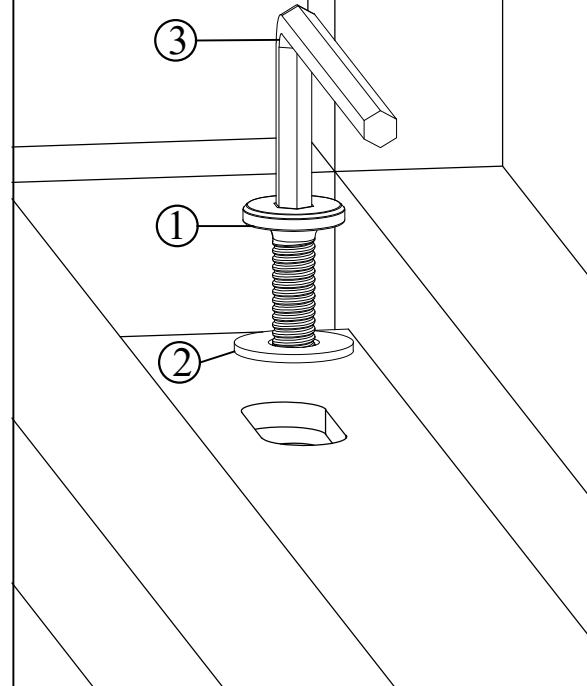

1939 INGOT BEDSIDE

HORGANS

Kit Contents:-

1. Allen Bolt - 4pcs

2. Washer - 4pcs

3. Allen Key - 1pcs

①

②