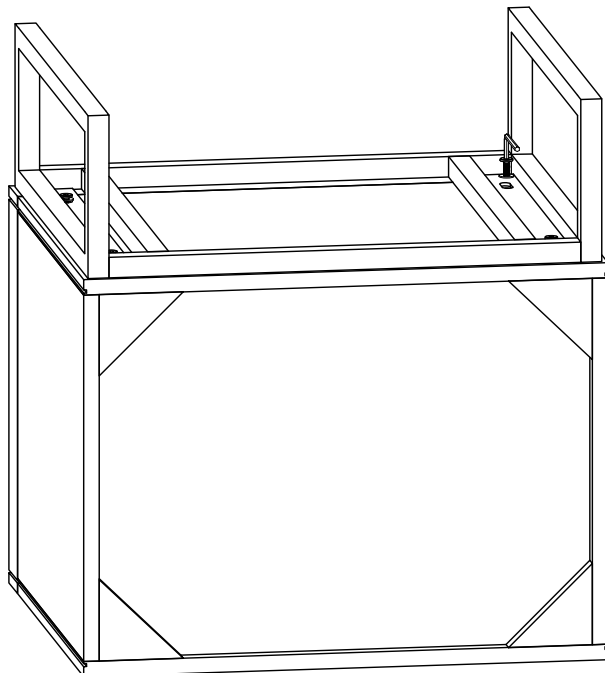

1939 INGOT BEDSIDE

HORGANS

Kit Contents:-

1. Allen Bolt - 4pcs

2. Washer - 4pcs

3. Allen Key - 1pcs

①

②

③

④