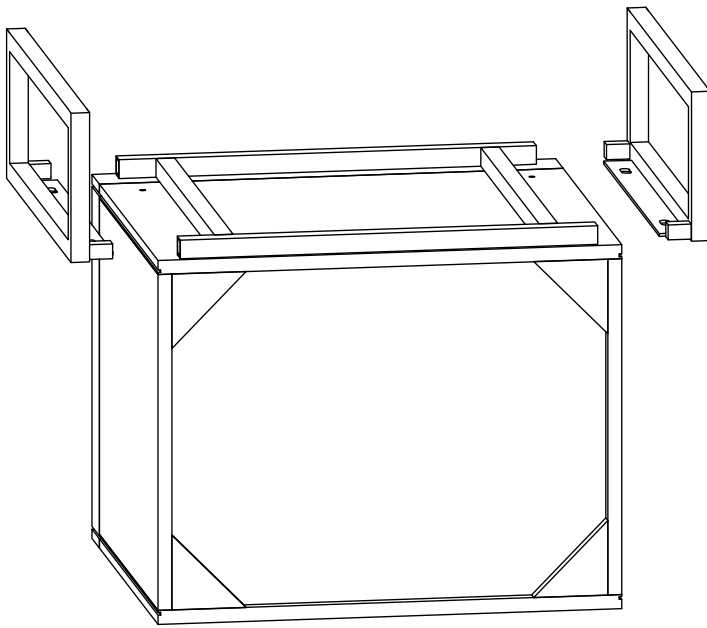

1939 INGOT BEDSIDE

HORGANS

Kit Contents:-

1. Allen Bolt - 4pcs

2. Washer - 4pcs

3. Allen Key - 1pcs

①

②