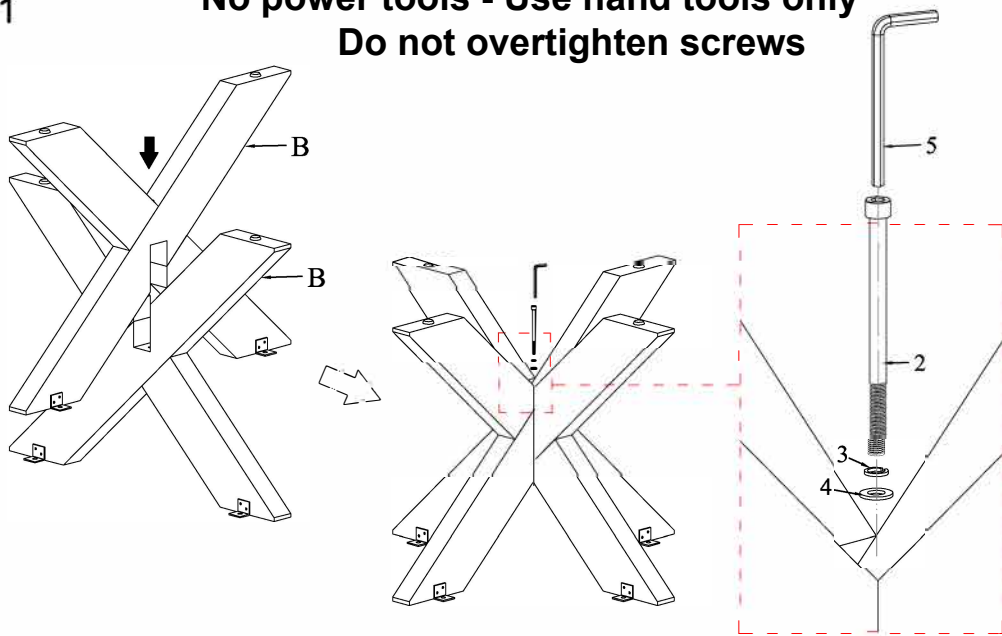

# I770 BERKLEY ASSEMBLY INSTRUCTIONS

1 \* No power tools - Use hand tools only  
Do not overtighten screws

PART LIST		
NO	DESCRIPTION	QTY
A	TOP	1PC
B	LEG	2PCS

HARDWARE LIST		
NO	DESCRIPTION	QTY
1	Allen Bolt M8*20mm	8PCS
2	Allen Bolt M8*120mm	1PC
3	Lock Washer	9PCS
4	Flat Washer	9PCS
5	Allen Key	1PC