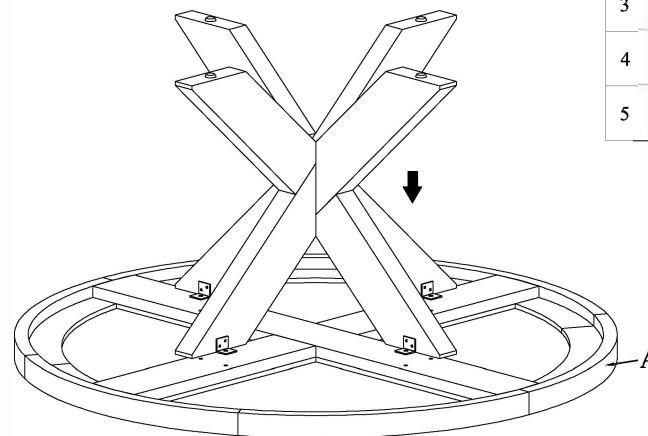

# I770 BERKLEY ASSEMBLY INSTRUCTIONS

1 \* No power tools - Use hand tools only  
Do not overtighten screws

PART LIST		
NO	DESCRIPTION	QTY
A	TOP	1PC
B	LEG	2PCS

HARDWARE LIST		
NO	DESCRIPTION	QTY
1	Allen Bolt M8*20mm	8PCS
2	Allen Bolt M8*120mm	1PC
3	Lock Washer	9PCS
4	Flat Washer	9PCS
5	Allen Key	1PC

2

3

4