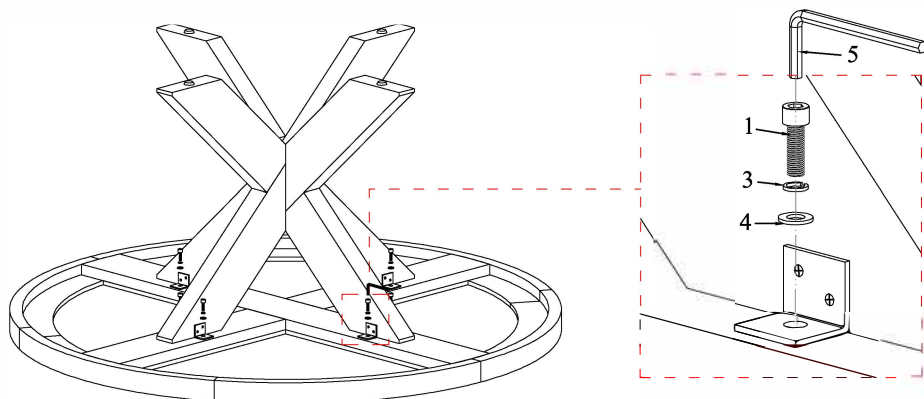

I770 BERKLEY ASSEMBLY INSTRUCTIONS

1 * No power tools - Use hand tools only
Do not overtighten screws

PART LIST		
NO	DESCRIPTION	QTY
A	TOP	1PC
B	LEG	2PCS

HARDWARE LIST		
NO	DESCRIPTION	QTY
1	Allen Bolt M8*20mm	8PCS
2	Allen Bolt M8*120mm	1PC
3	Lock Washer	9PCS
4	Flat Washer	9PCS
5	Allen Key	1PC

2

3

4