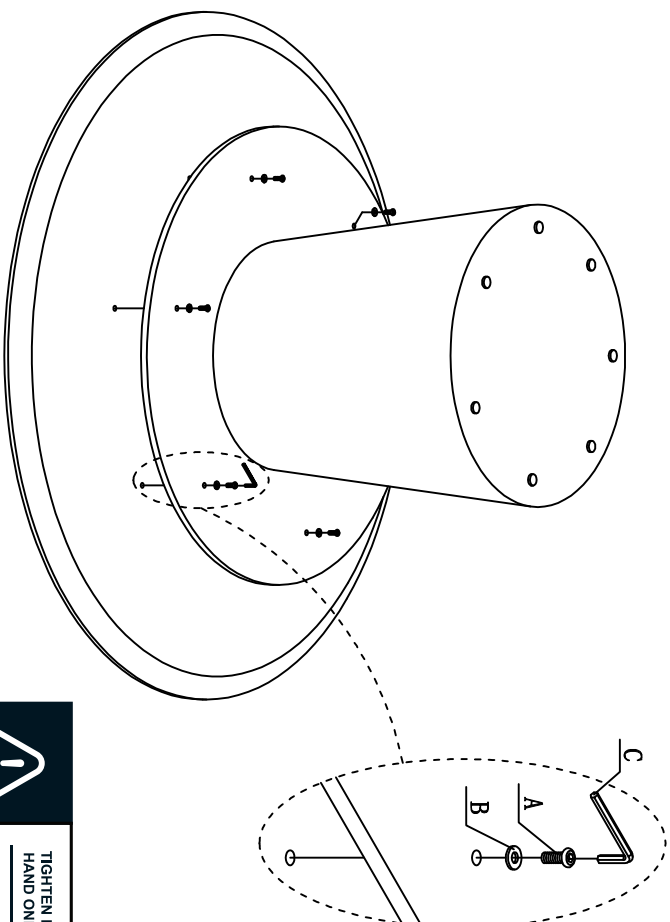

PIPPA DINING TABLE

ASSEMBLY INSTRUCTION

SETTING FITTINGS

FITTINGS	SPEC.	AMOUNT	FITTINGS	SPEC.	AMOUNT
A	 M8x35	12pcs	B	 $\Phi 17 \times \Phi 8 \times 2$	12pcs
C	 6mm	2pcs			

1

2

3

 TIGHTEN BY HAND ONLY
DO NOT USE POWER TOOLS

 TIGHTEN BY HAND ONLY
DO NOT USE POWER TOOLS