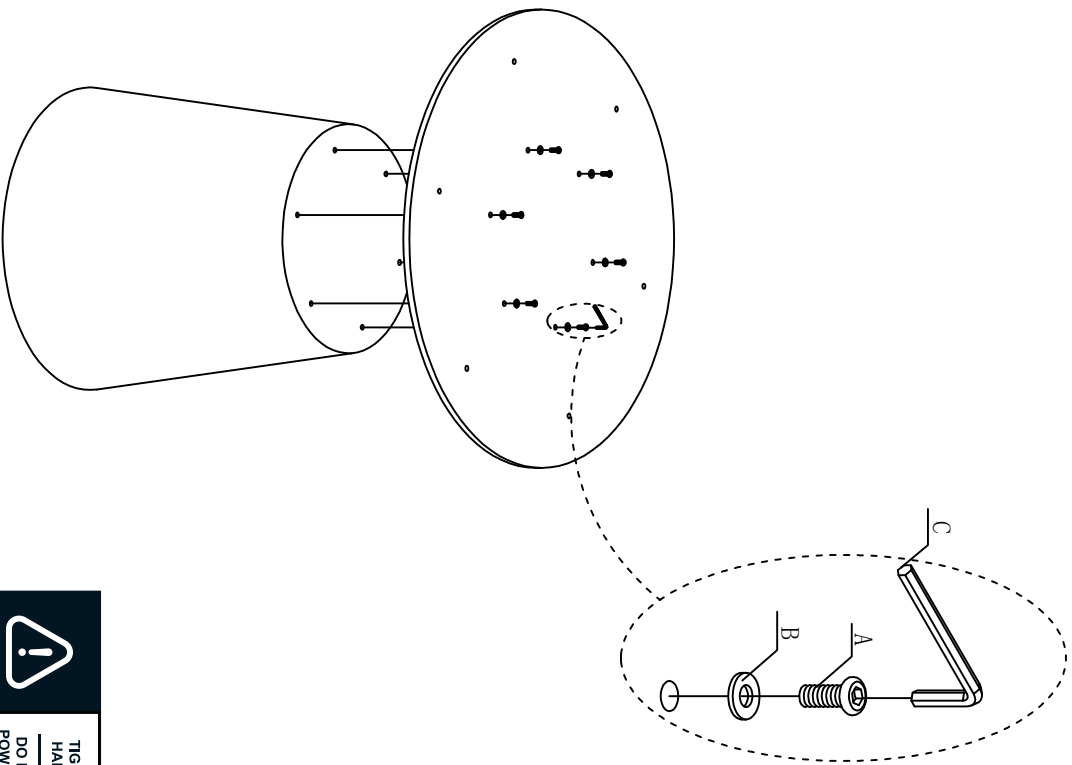

PIPPA DINING TABLE

ASSEMBLY INSTRUCTION

SETTING FITTINGS

FITTINGS	SPEC.	AMOUNT	FITTINGS	SPEC.	AMOUNT
A	 M8x35	12pcs	B	 $\Phi 17 \times \Phi 8 \times 2$	12pcs
C	 6mm	2pcs			

1

2

3

 TIGHTEN BY HAND ONLY
DO NOT USE POWER TOOLS

 TIGHTEN BY HAND ONLY
DO NOT USE POWER TOOLS