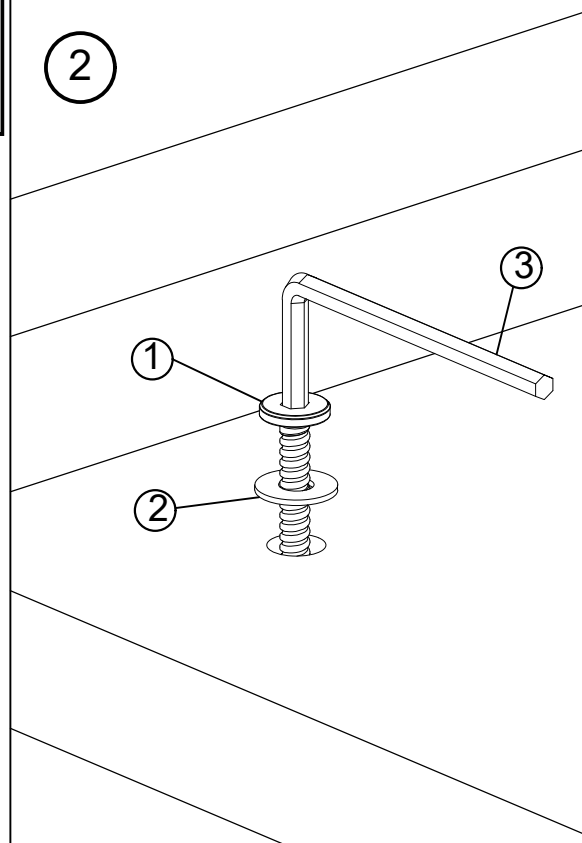

I751 ODIN DINING TABLE

HORGANS
creative living / with style

Kit Contents:

1. Allen Bolt - 6 pcs

Ø8 x 40mm

2. Washer - 6 pcs

3. Allen Key - 1 pc

1

TIGHTEN BY
HAND ONLY
DO NOT USE
POWER TOOLS

2

IMPORTANT
No power tools - Use hand tools only
Do not overtighten screws

3

4