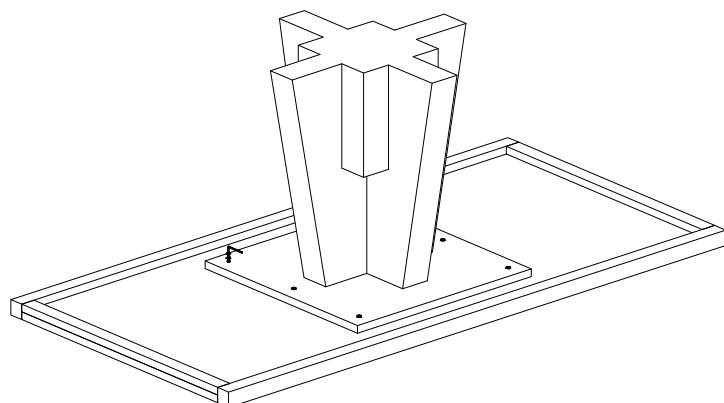

I751 ODIN DINING TABLE

HORGANS
creative living / with style

Kit Contents:

1. Allen Bolt - 6 pcs

Ø8 x 40mm

2. Washer - 6 pcs

3. Allen Key - 1 pc

1

TIGHTEN BY
HAND ONLY
DO NOT USE
POWER TOOLS

2

IMPORTANT
No power tools - Use hand tools only
Do not overtighten screws

3

4