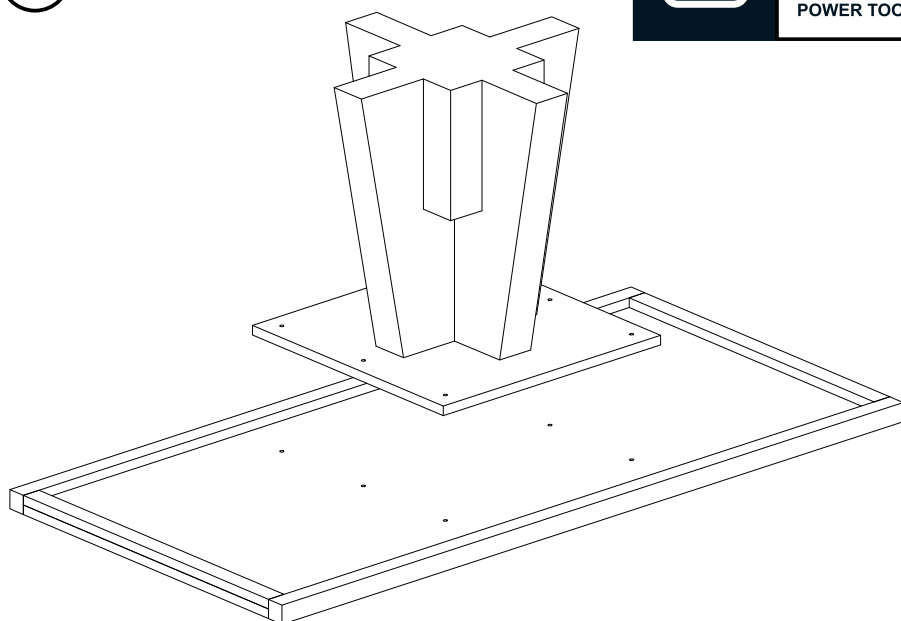

I751 ODIN DINING TABLE

HORGANS
creative living / with style

Kit Contents:

1. Allen Bolt - 6 pcs

Ø8 x 40mm

2. Washer - 6 pcs

3. Allen Key - 1 pc

1