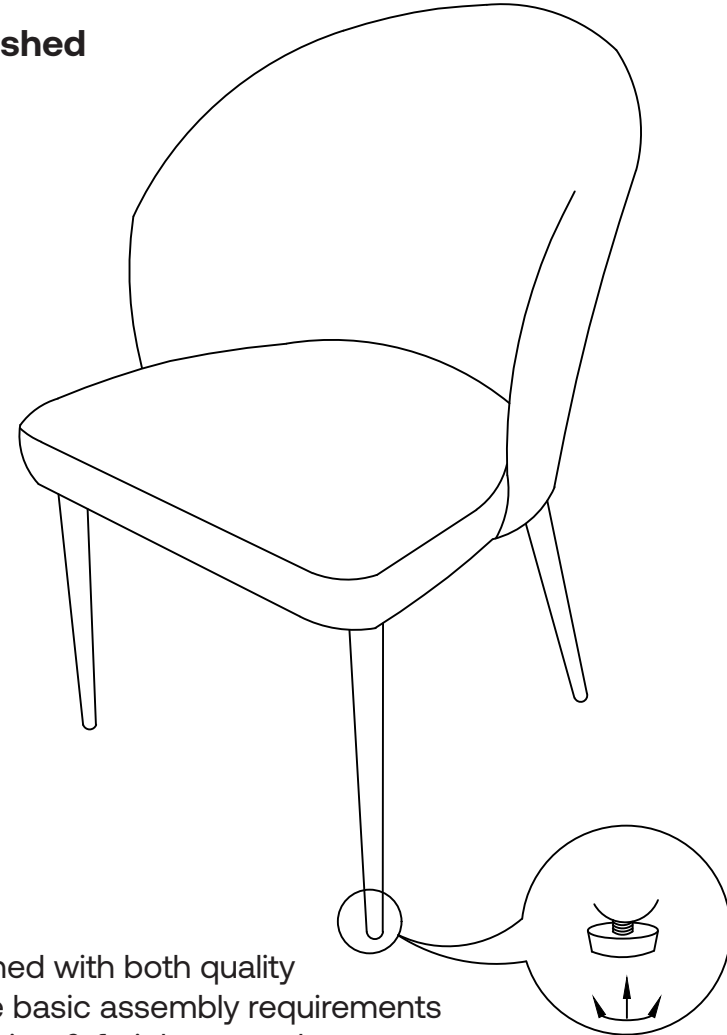

Gia Dining Chair

HORGANS

STEP 1

Finished

NO	A	B	C
TYPE		 M6	
QTY	4PCS	4PCS	1PC

Our dining chairs are designed with both quality & sustainability in mind. The basic assembly requirements allow us to minimise packaging & freight costs thus reducing our environmental footprint whilst maintaining the integrity of the product.