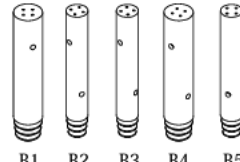

HORGANS

Assembly Instructions

STEP 1.

STEP 2.

Finish

2 person

Top

A=1PC

B1 B2 B3 B4 B5

Feet

B=5PCS

C1 C2 C3 C4
543mm 643mm 618mm 547mm

Feet

C=4PCS

φ 250x5mm

D=5PCS

M8x30mm

E=40PCS

M8

F=1PC

Fen Dining Table

horgans.com.au