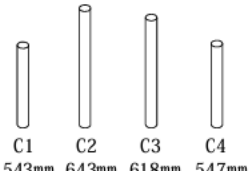

HORGANS

Assembly Instructions

STEP 1.

STEP 2.

Finish

2 person

Top

A=1PC

B1 B2 B3 B4 B5

Feet

B=5PCS

C1 C2 C3 C4
543mm 643mm 618mm 547mm

Feet

C=4PCS

φ 250x5mm

D=5PCS

M8x30mm

E=40PCS

M8

F=1PC

Fen Dining Table

horgans.com.au