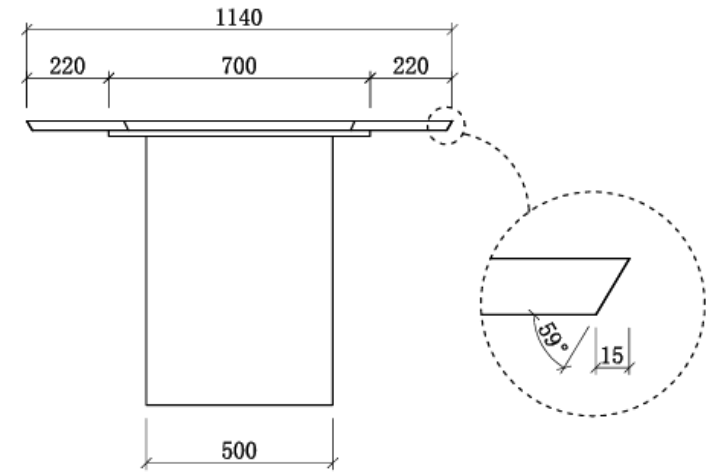

Biku Dining Table

Size: H76 x L140 x W/D114 cm

From the underside