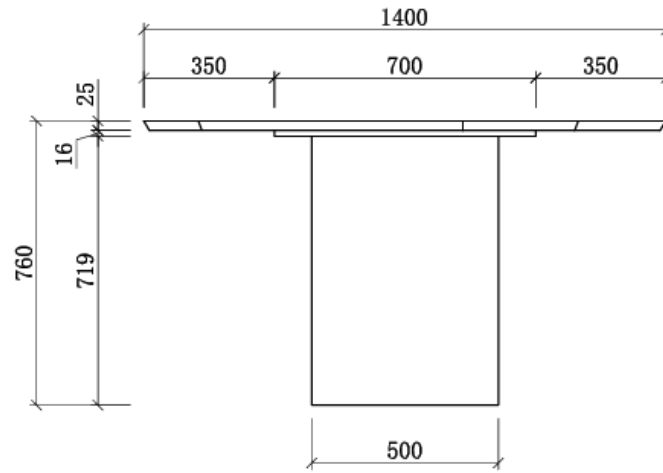

Biku Dining Table

Size: H76 x L140 x W/D114 cm

From the underside