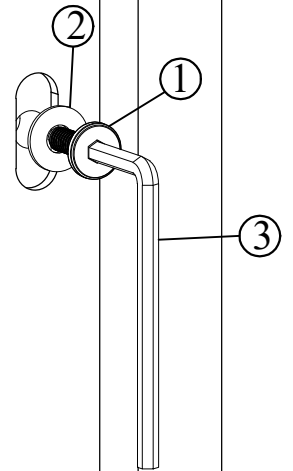

B205 INGOT TV NIT

on ns . n o cs . ash r cs . n 1]&•

Ø6x16mm

①

TIGHTEN BY
HAND ONLY
DO NOT USE
POWER TOOLS

②

o ow r oos s han oos on
o no o r gh n scr ws

③