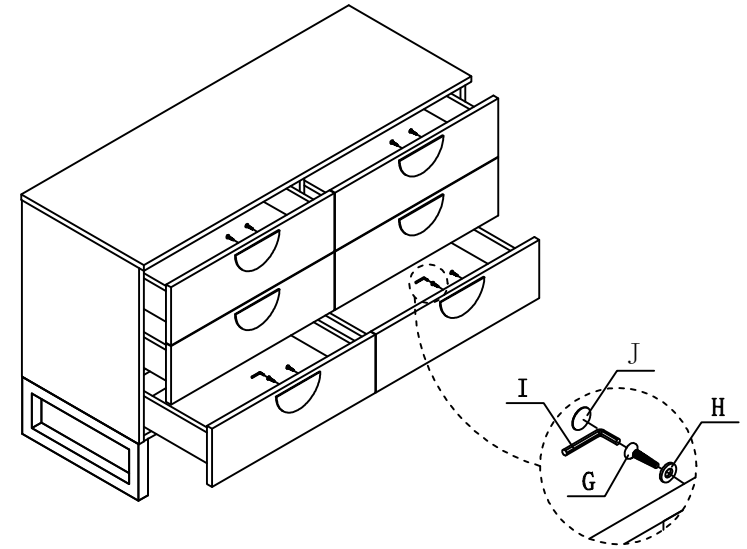

LUNA II CHEST OF DRAWERS

SETTING FITTINGS

DR-HG-01C2V-01-A

FITTINGS	SPEC	QTY	FITTINGS	SPEC	QTY
A	M8x20	4pcs	B	5mm	1pcs
C	M8x40	6pcs	D	ϕ 17x ϕ 8x2	6pcs
E	6mm	1pcs	F	M8x50	2pcs
G	M6x25	12pcs	H	ϕ 13x ϕ 6x1	12pcs
I	4mm	1pcs	J	ϕ 21	12pcs

1

2

IMPORTANT
No power tools - Use hand tools only
Do not overtighten screws

3

HORGANS

4

horgans.com.au