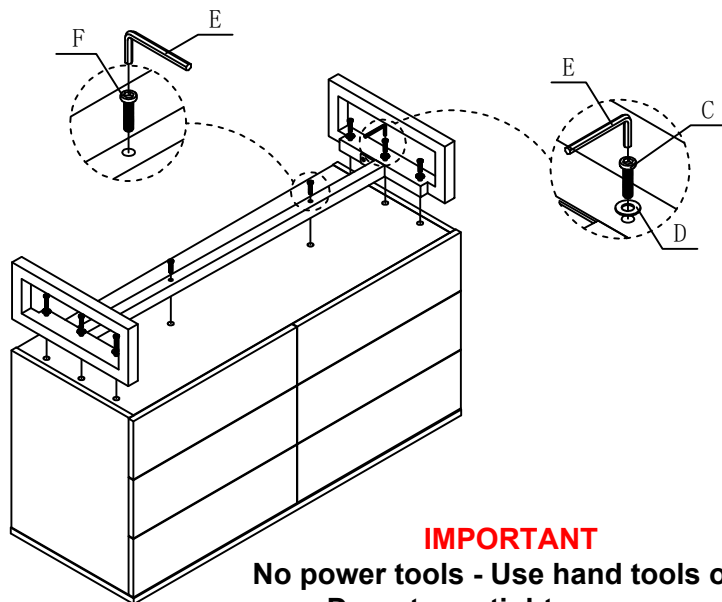

LUNA II CHEST OF DRAWERS

SETTING FITTINGS

DR-HG-01C2V-01-A

FITTINGS	SPEC	QTY	FITTINGS	SPEC	QTY
A	M8x20	4pcs	B	5mm	1pcs
C	M8x40	6pcs	D	ϕ 17x ϕ 8x2	6pcs
E	6mm	1pcs	F	M8x50	2pcs
G	M6x25	12pcs	H	ϕ 13x ϕ 6x1	12pcs
I	4mm	1pcs	J	ϕ 21	12pcs

1

2

IMPORTANT
No power tools - Use hand tools only
Do not overtighten screws

3

HORGANS

4

horgans.com.au