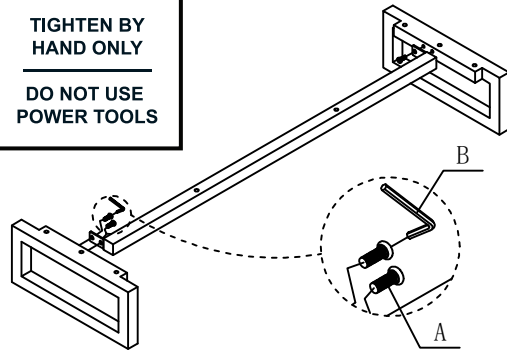

LUNA II CHEST OF DRAWERS

SETTING FITTINGS

DR-HG-01C2V-01-A

FITTINGS	SPEC	QTY	FITTINGS	SPEC	QTY
A	M8x20	4pcs	B	5mm	1pcs
C	M8x40	6pcs	D	ϕ 17x ϕ 8x2	6pcs
E	6mm	1pcs	F	M8x50	2pcs
G	M6x25	12pcs	H	ϕ 13x ϕ 6x1	12pcs
I	4mm	1pcs	J	ϕ 21	12pcs

1