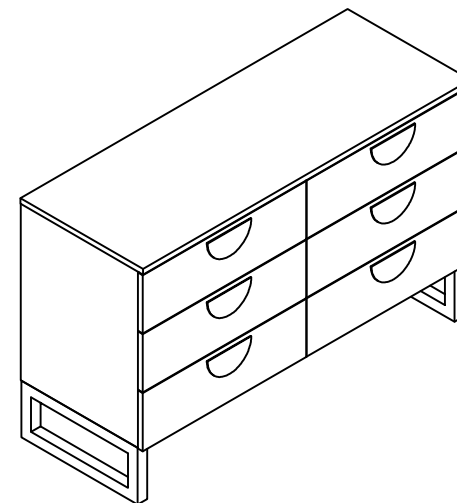

LUNA II CHEST OF DRAWERS

SETTING FITTINGS

DR-HG-01C2V-01-A

FITTINGS	SPEC	QTY	FITTINGS	SPEC	QTY
A	M8x20	4pcs	B	5mm	1pcs
C	M8x40	6pcs	D	ϕ 17x ϕ 8x2	6pcs
E	6mm	1pcs	F	M8x50	2pcs
G	M6x25	12pcs	H	ϕ 13x ϕ 6x1	12pcs
I	4mm	1pcs	J	ϕ 21	12pcs

1

2

IMPORTANT
No power tools - Use hand tools only
Do not overtighten screws

3

HORGANS

4

horgans.com.au