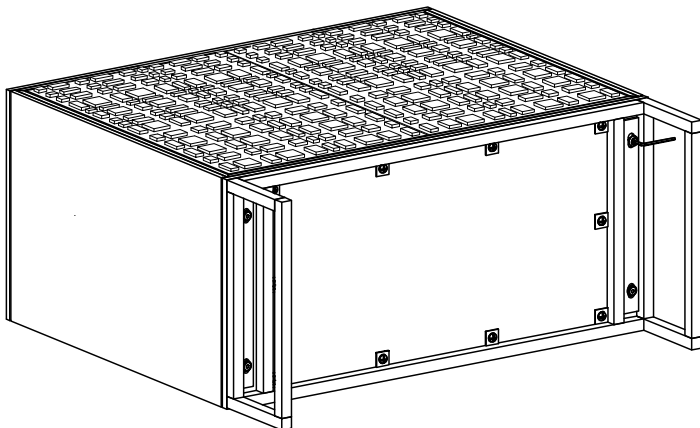

A233 INGOT HIGH CABINET

HORGANS

Kit Contents:-

1. Allen Bolt - 4pcs

2. Washer - 4pcs

3. Allen Key - 1pcs

①

TIGHTEN BY
HAND ONLY
DO NOT USE
POWER TOOLS

②

③

④