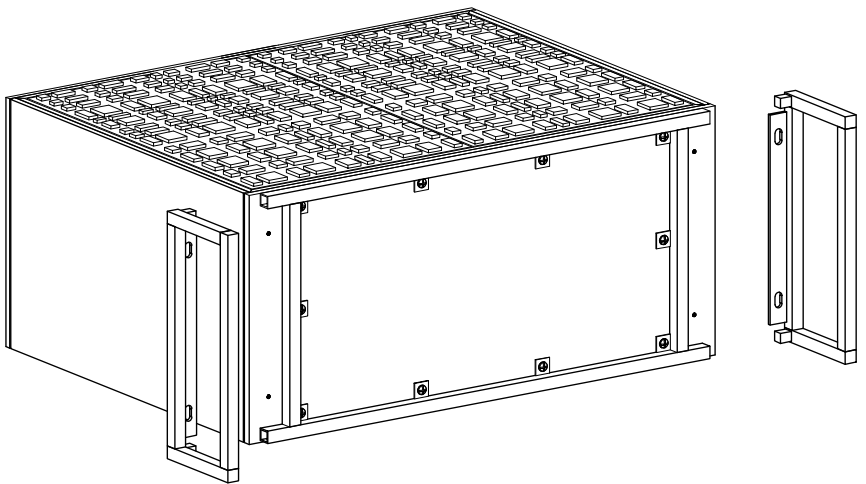

A233 INGOT HIGH CABINET

HORGANS

Kit Contents:-

1. Allen Bolt - 4pcs

2. Washer - 4pcs

3. Allen Key - 1pcs

①

TIGHTEN BY
HAND ONLY
DO NOT USE
POWER TOOLS

②

③

④