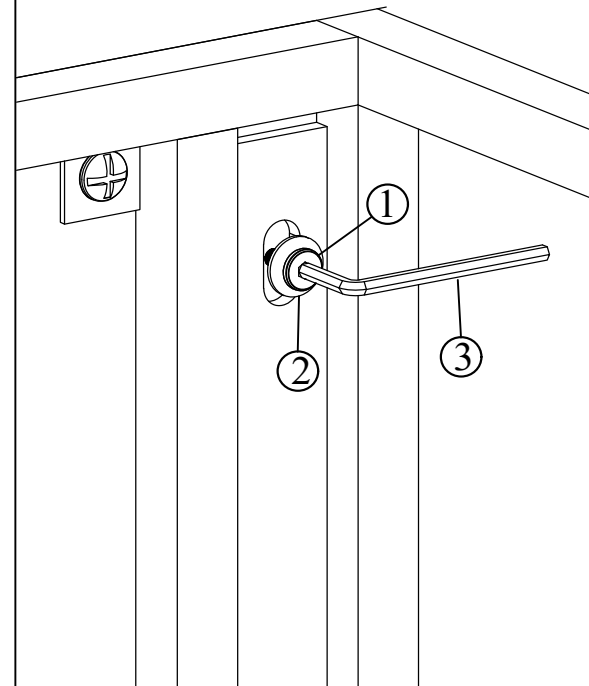

A233 INGOT HIGH CABINET

HORGANS

Kit Contents:-

1. Allen Bolt - 4pcs

2. Washer - 4pcs

3. Allen Key - 1pcs

①

TIGHTEN BY
HAND ONLY
DO NOT USE
POWER TOOLS

②

③

④