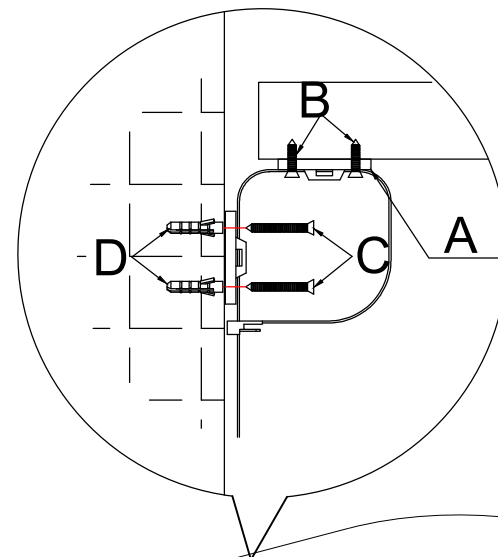

## Assembly Instructions - Page 1

| NO. | ITEM  | DESCRIPTION  | SPEC. | QTY  |
|-----|---|--------------|-------|------|
| A   |  | Hexagon bolt | M8×30 | 4PCS |
| B   |  | Lock washer  | M8    | 4PCS |
| C   |  | Washer       | 20×8  | 4PCS |
| D   |  | Allen key    | M8    | 1PC  |

## Anti Tip Kit - steps to attach wall anchors

| NO. | ITEM   | DESCRIPTION       | SPEC. | QTY  |
|-----|--|-------------------|-------|------|
| A   |   | Anti-tip belt     |       | 2PCS |
| B   |   | Screw             | M4x20 | 4PCS |
| C   |   | Screw             | M4x40 | 4PCS |
| D   |  | Plastic expansion |       | 4PCS |