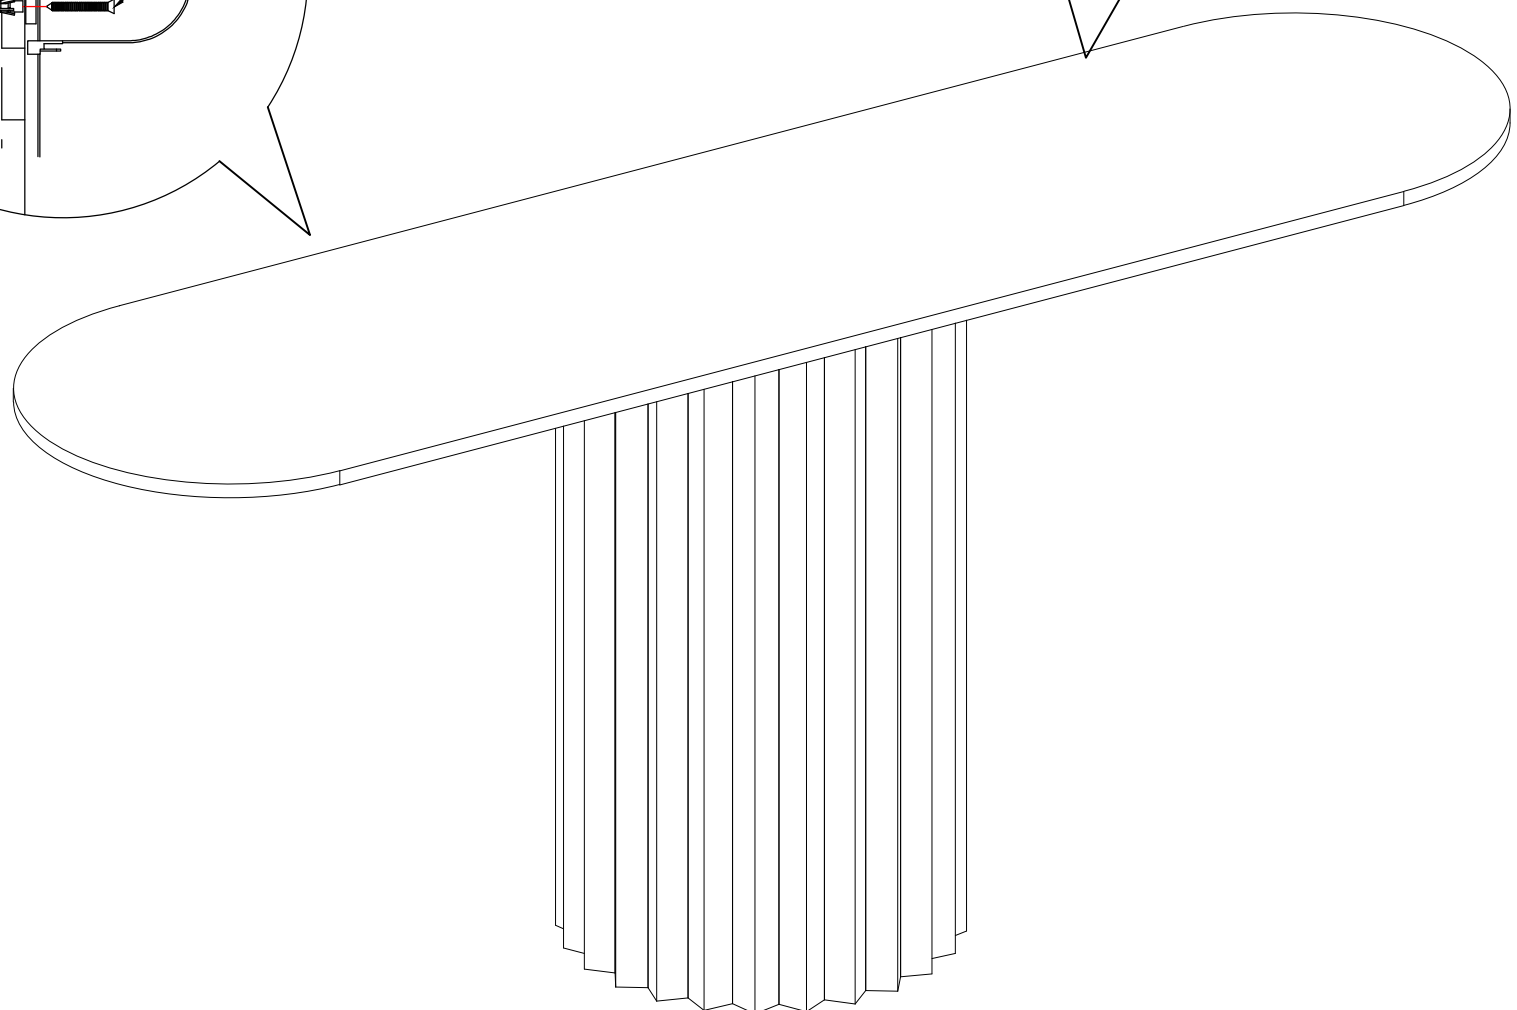

NO.	ITEM	DESCRIPTION	SPEC.	QTY
A		Anti-tip belt		2PCS
B		Screw	M4x20	4PCS
C		Screw	M4x40	4PCS
D		Plastic expansion		4PCS