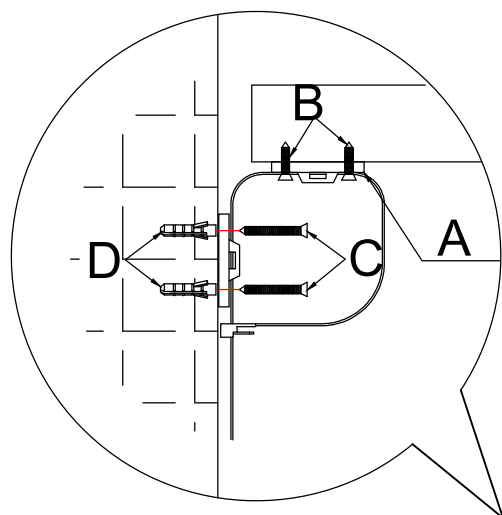

## Assembly Instructions - Page 1

| NO. | ITEM  | DESCRIPTION  | SPEC. | QTY  |
|-----|---|--------------|-------|------|
| A   |  | Hexagon bolt | M8×30 | 4PCS |
| B   |  | Lock washer  | M8    | 4PCS |
| C   |  | Washer       | 20×8  | 4PCS |
| D   |  | Allen key    | M8    | 1PC  |

## Anti Tip Kit - steps to attach wall anchors

| NO. | ITEM   | DESCRIPTION       | SPEC. | QTY  |
|-----|--|-------------------|-------|------|
| A   |   | Anti-tip belt     |       | 2PCS |
| B   |   | Screw             | M4x20 | 4PCS |
| C   |   | Screw             | M4x40 | 4PCS |
| D   |  | Plastic expansion |       | 4PCS |