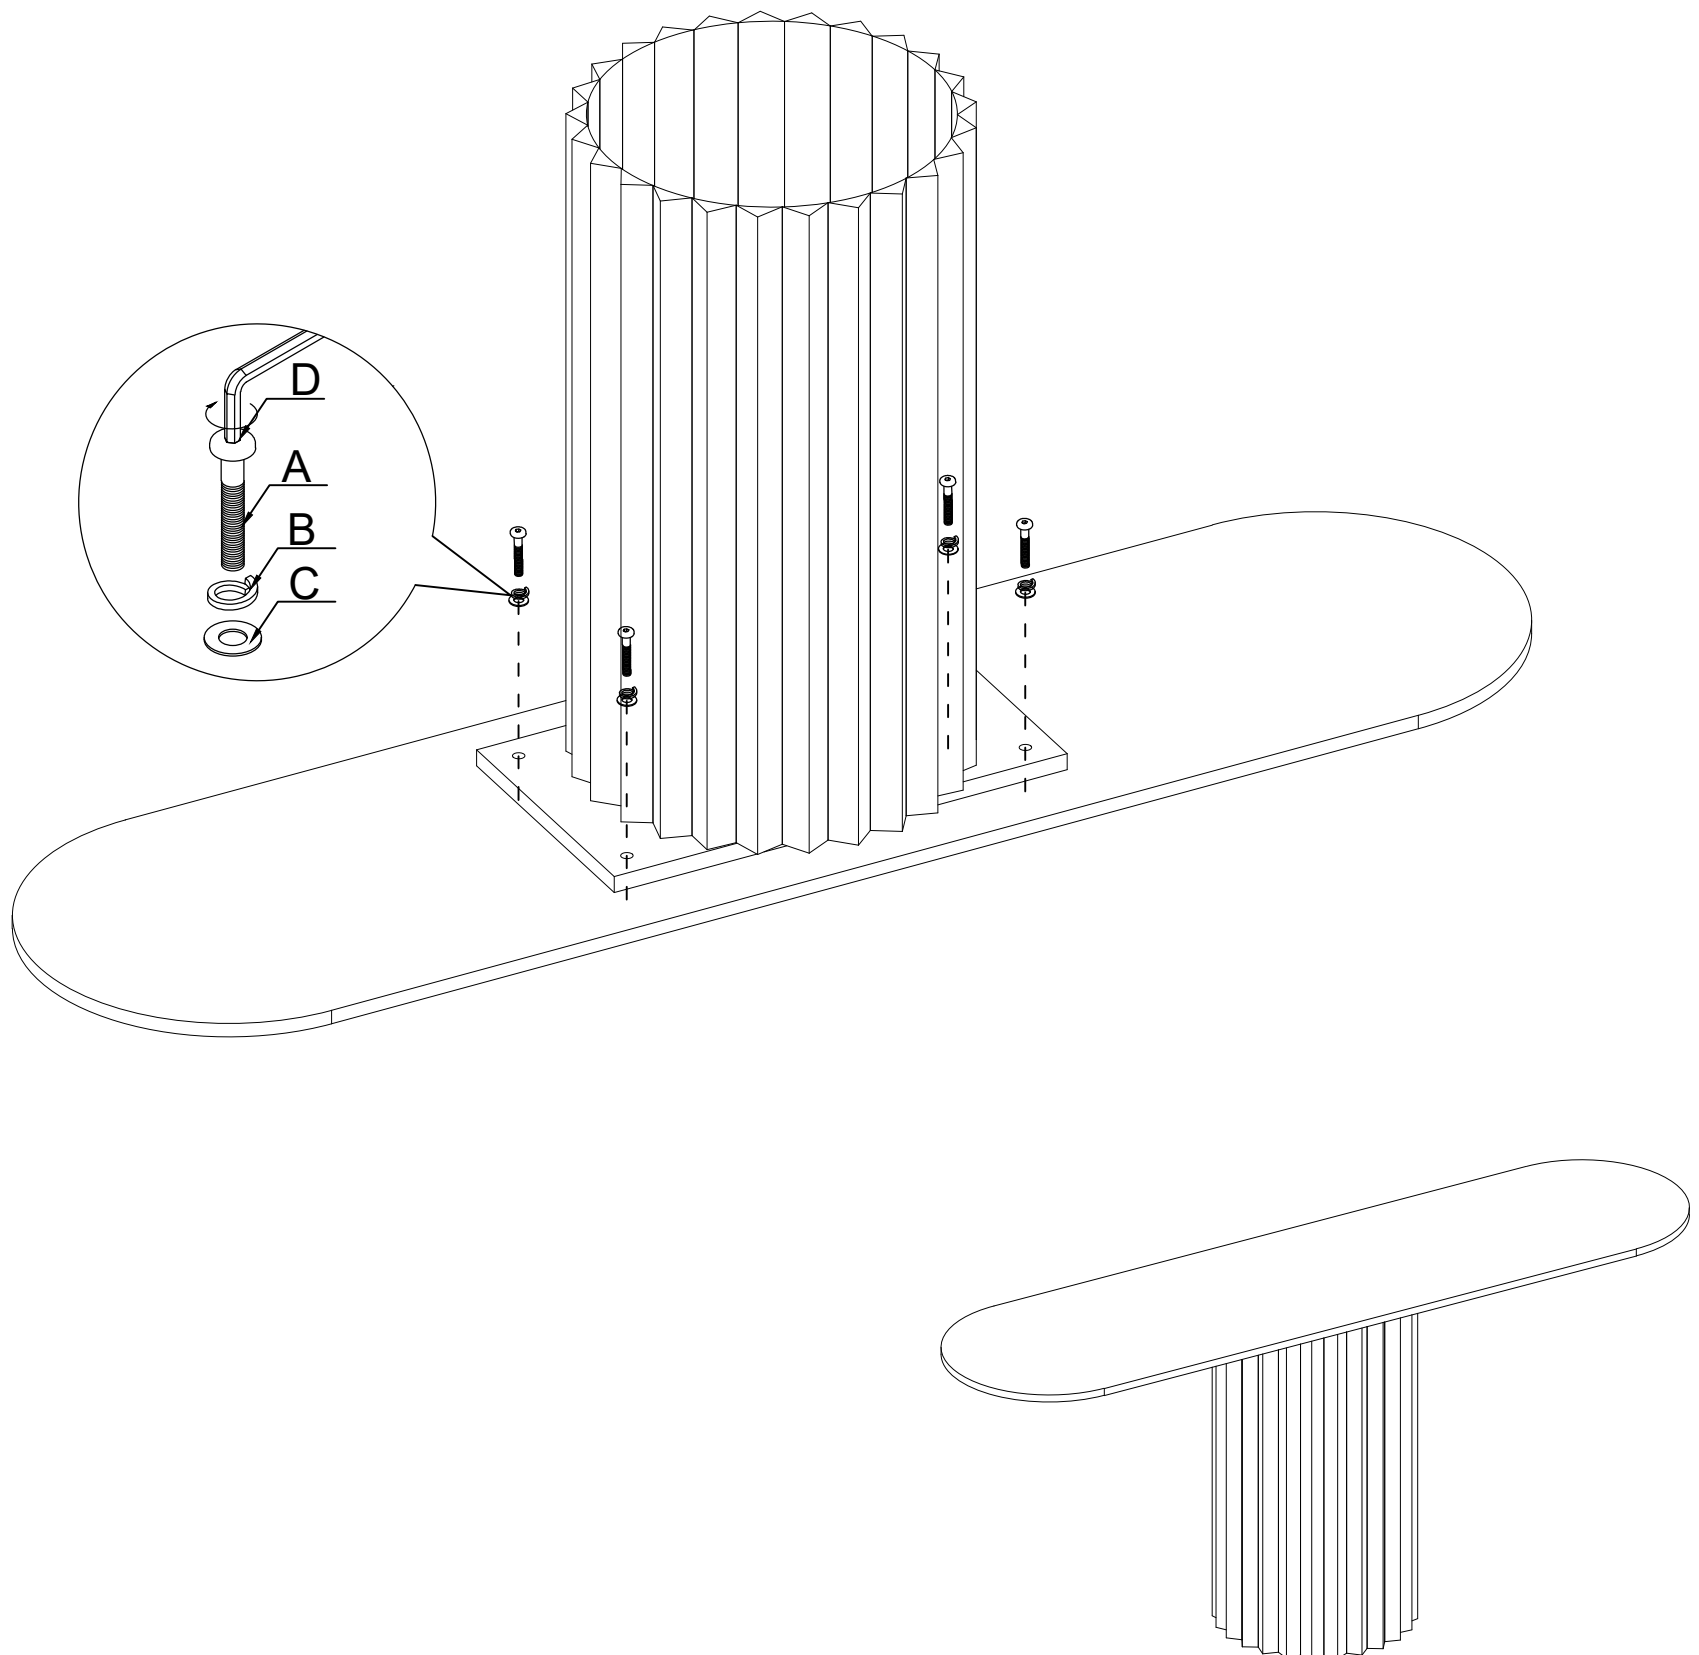

## Assembly Instructions - Page 1

| NO. | ITEM  | DESCRIPTION  | SPEC. | QTY  |
|-----|---|--------------|-------|------|
| A   |  | Hexagon bolt | M8×30 | 4PCS |
| B   |  | Lock washer  | M8    | 4PCS |
| C   |  | Washer       | 20×8  | 4PCS |
| D   |  | Allen key    | M8    | 1PC  |

## Anti Tip Kit - steps to attach wall anchors

| NO. | ITEM   | DESCRIPTION       | SPEC. | QTY  |
|-----|--|-------------------|-------|------|
| A   |   | Anti-tip belt     |       | 2PCS |
| B   |   | Screw             | M4x20 | 4PCS |
| C   |   | Screw             | M4x40 | 4PCS |
| D   |  | Plastic expansion |       | 4PCS |