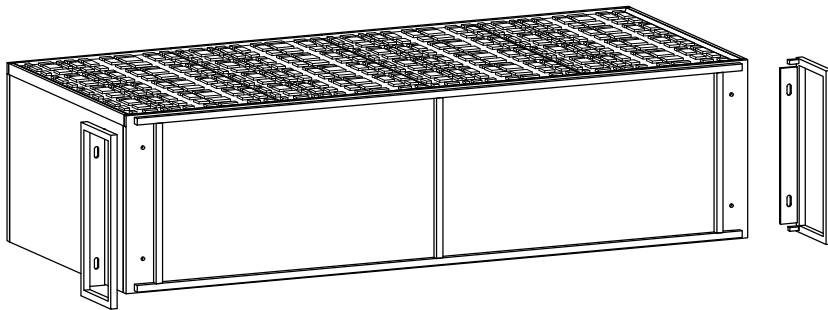

A224 INGOT SIDEBOARD

HORGANS

Kit Contents:-

1. Allen Bolt - 4pcs

2. Washer - 4pcs

3. Allen Key - 1pcs

①

②