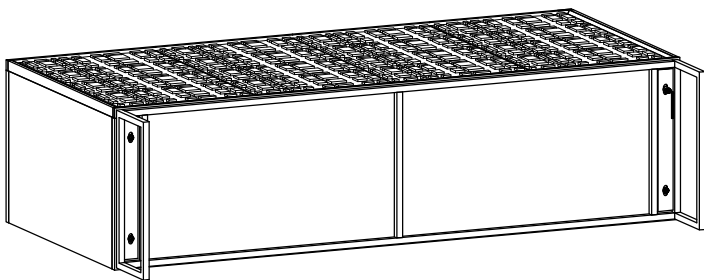

IMPORTANT

No power tools - Use hand tools only
Do not overtighten screws

③