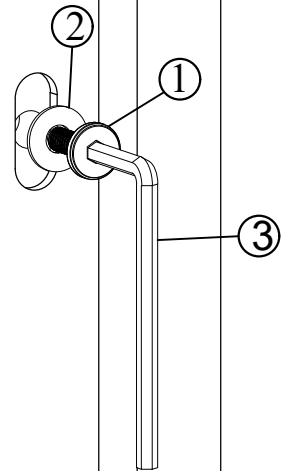

A224 INGOT SIDEBOARD

HORGANS

Kit Contents:-

1. Allen Bolt - 4pcs

2. Washer - 4pcs

3. Allen Key - 1pcs

①

②

IMPORTANT

No power tools - Use hand tools only
Do not overtighten screws

③

④