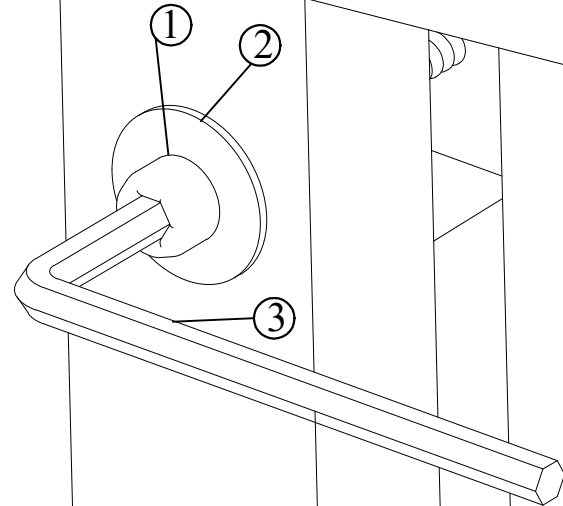

A211 MALLE SIDEBOARD

HORGANS
creative living / with style

Kit Contents

1. Allen Bolt - 4 pcs

Ø6x16mm

2. Washer - 4 pcs

3. Allen Key - 1 pc

①

TIGHTEN BY
HAND ONLY
DO NOT USE
POWER TOOLS

②

IMPORTANT

No power tools - Use hand tools only
Do not overtighten screws

③

④