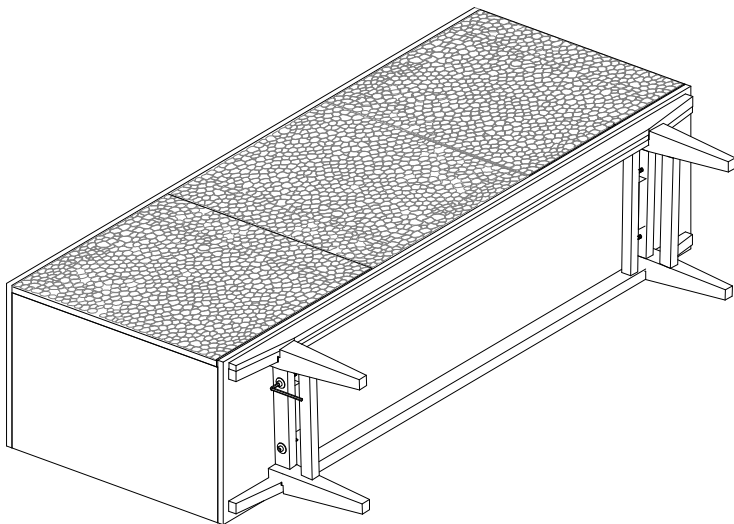

IMPORTANT

No power tools - Use hand tools only
Do not overtighten screws

③