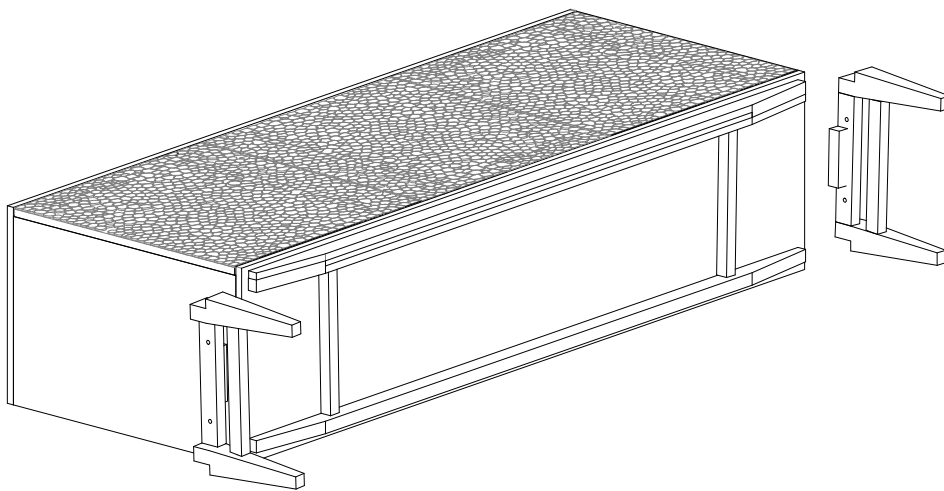

A211 MALLE SIDEBOARD

HORGANS
creative living / with style

Kit Contents

1. Allen Bolt - 4 pcs

Ø6x16mm

2. Washer - 4 pcs

3. Allen Key - 1 pc

①

TIGHTEN BY
HAND ONLY
DO NOT USE
POWER TOOLS