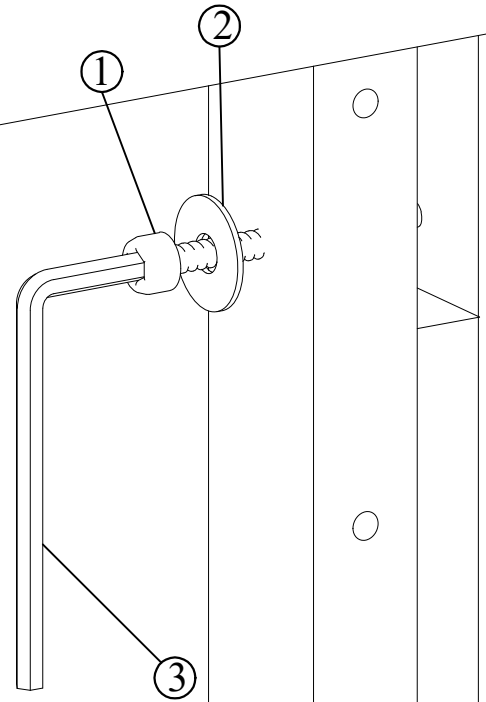

A203 TOMI SIDEBOARD

HORGANS

Kit Contents:-

1.Allen Bolt - 4 pcs.

2.Washer - 4 pcs.

3.Allen key - 1 pc.

①

②

③

④

IMPORTANT

No power tools - Use hand tools only
Do not overtighten screws