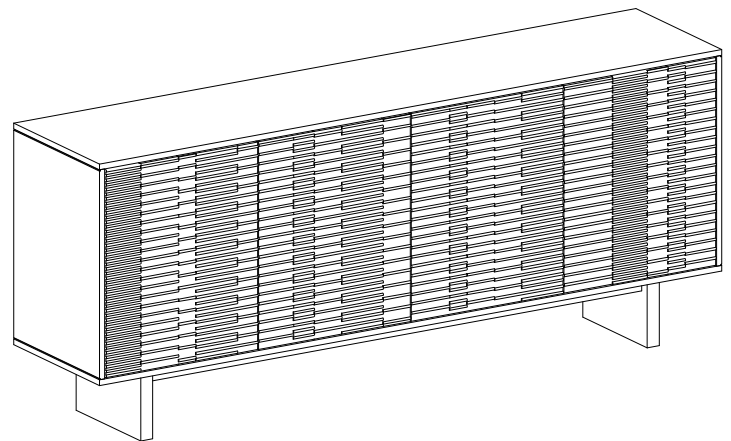

A203 TOMI SIDEBOARD

HORGANS

Kit Contents:-

1.Allen Bolt - 4 pcs.

2.Washer - 4 pcs.

3.Allen key - 1 pc.

①

②

③

④

IMPORTANT

No power tools - Use hand tools only
Do not overtighten screws