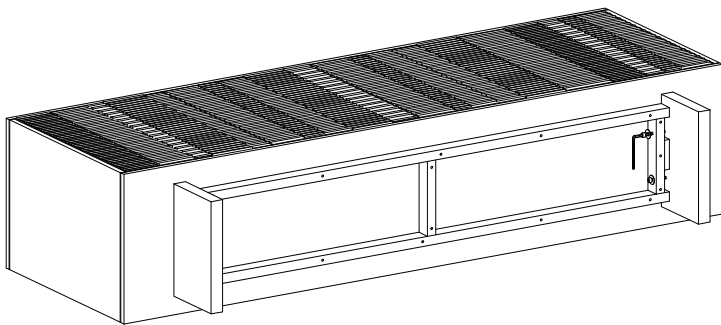

A203 TOMI SIDEBOARD

HORGANS

Kit Contents:-

1.Allen Bolt - 4 pcs.

2.Washer - 4 pcs.

3.Allen key - 1 pc.

①

②

③

④

IMPORTANT

No power tools - Use hand tools only
Do not overtighten screws