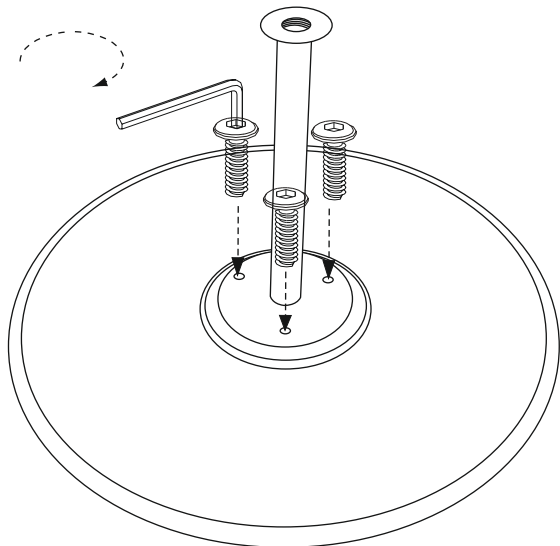

1967 VERDE MARBLE SIDE TABLE

HORGANS

Kit Contents:-

1.Allen Bolt - 3 pcs

Ø 6x10 mm

1.Allen Key - 1 pc

4mm

①

01-Pc

01-Pc

TIGHTEN BY
HAND ONLY
DO NOT USE
POWER TOOLS

01-Pc

IMPORTANT
No Power tools-Use hand tools only
Do not overtighten screws

②

③

④