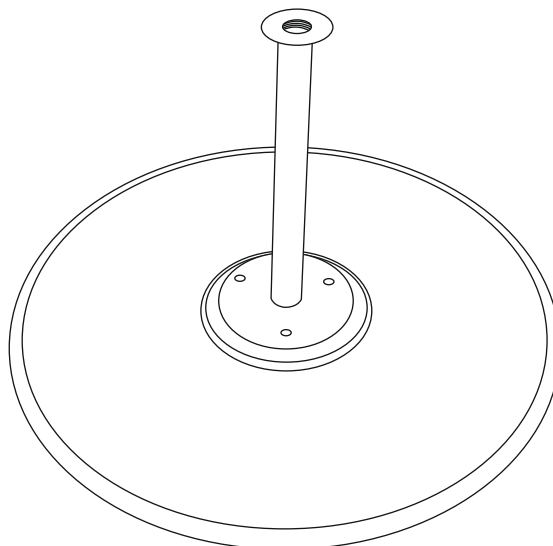

1967 VERDE MARBLE SIDE TABLE

HORGANS

Kit Contents:-

1.Allen Bolt - 3 pcs

Ø 6x10 mm

1.Allen Key - 1 pc

4mm

①

01-Pc

01-Pc

TIGHTEN BY
HAND ONLY
DO NOT USE
POWER TOOLS

01-Pc

IMPORTANT
No Power tools-Use hand tools only
Do not overtighten screws

②

③

④