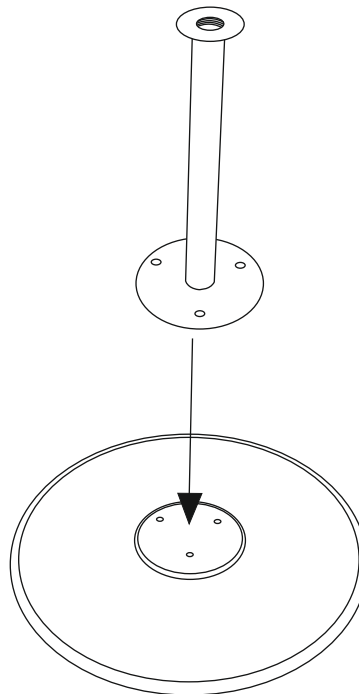

1967 VERDE MARBLE SIDE TABLE

HORGANS

Kit Contents:-

1.Allen Bolt - 3 pcs

Ø 6x10 mm

1.Allen Key - 1 pc

4mm

①

01-Pc

01-Pc

TIGHTEN BY
HAND ONLY
DO NOT USE
POWER TOOLS

01-Pc

IMPORTANT
No Power tools-Use hand tools only
Do not overtighten screws

②

③

④