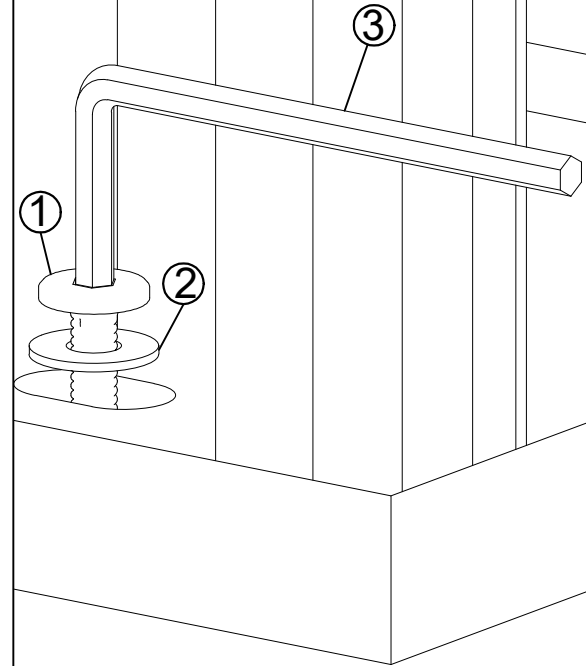

I780 HENRY DINING TABLE

HORGANS
creative living / with style

Kit Contents

1. Allen Bolt - 12 pcs

Ø35x8mm

2. Washer - 12 pcs

3. Allen Key - 1 pc

①

②

TIGHTEN BY
HAND ONLY
DO NOT USE
POWER TOOLS

③

④

IMPORTANT
No power tools - Use hand tools only
Do not overtighten screws