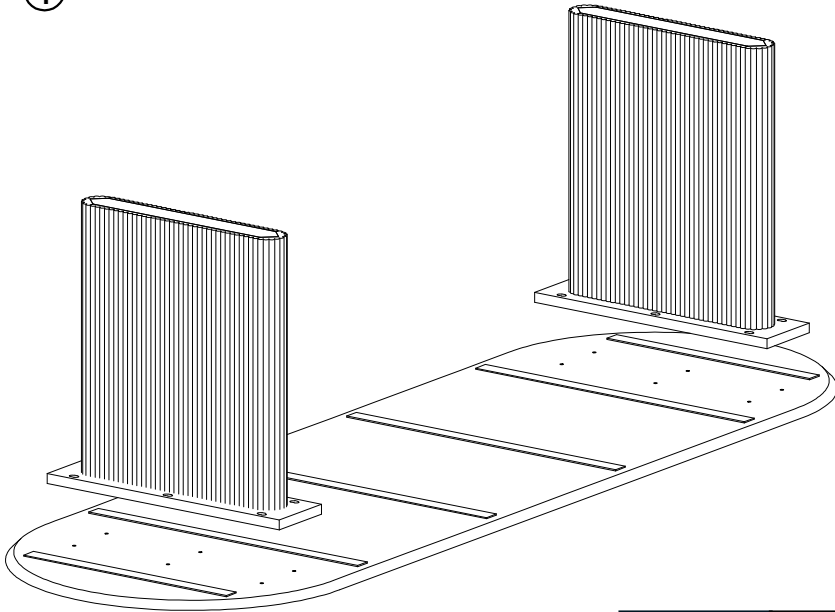

I780 HENRY DINING TABLE

HORGANS
creative living / with style

Kit Contents

1. Allen Bolt - 12 pcs

Ø35x8mm

2. Washer - 12 pcs

3. Allen Key - 1 pc

①