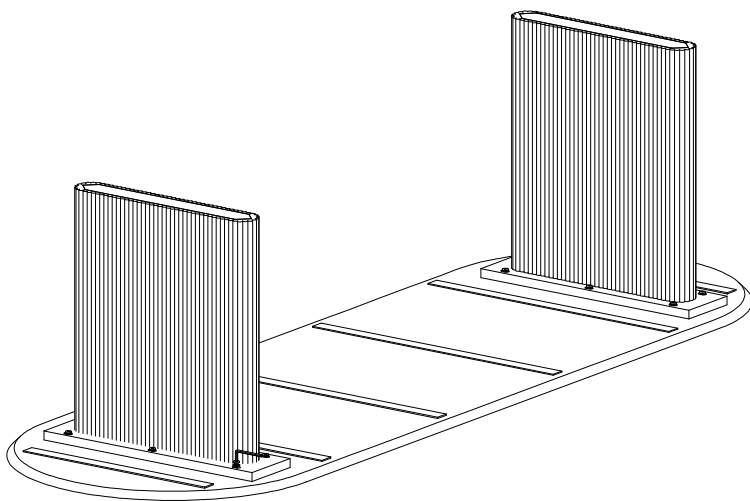

TIGHTEN BY
HAND ONLY
DO NOT USE
POWER TOOLS

③