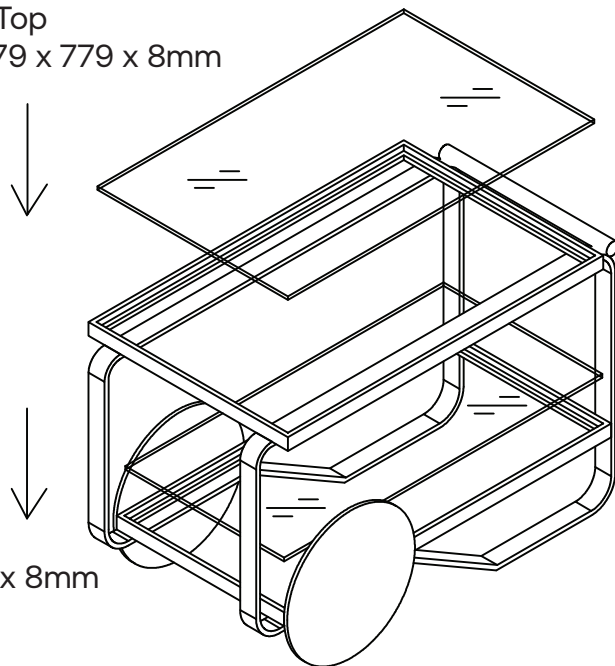

Alden Bar Trolley

ASSEMBLY INSTRUCTIONS

Step 1

Glass Top
Size 479 x 779 x 8mm

Glass Shelf
Size 398 x 798 x 8mm

HORGANS