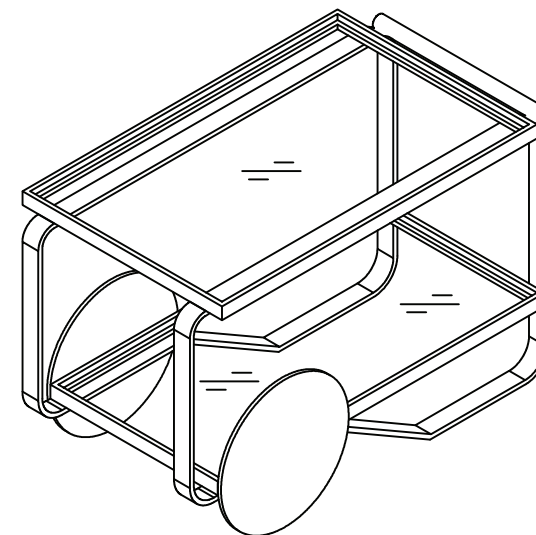

Alden Bar Trolley

ASSEMBLY INSTRUCTIONS

Step 1

Glass Top
Size 479 x 779 x 8mm

Glass Shelf
Size 398 x 798 x 8mm

HORGANS